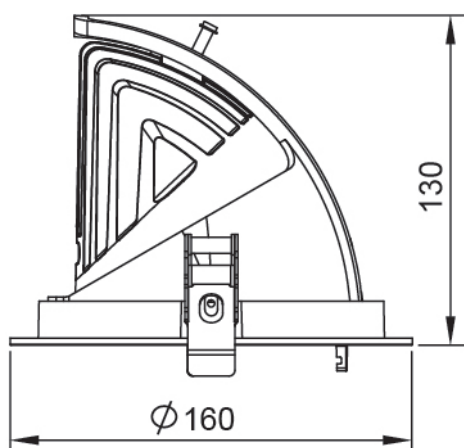

Ceiling recessed spotlight

W<21-28W

Technical Parameters

Name	Parameters
Light source:	COB
Input Voltage:	AC220~240V 50/60Hz
LED Current:	700mA
Rated life:	>50,000 hours
Working temperature:	-20°-40°
Storage temperature:	-30°-60°
CE/ROHS	CE/ROHS
Weight:	0.9KG
Warranty:	5 Years

Ordering Information:

○ White ● Black

Power	CRI	Beam Angle	Luminous	CCT	Housing	Part Number
28W	>80	▲15°	2855 lm	3000K	○ ●	PS-DL211-28W-830-W-15 PS-DL211-28W-830-B-15
			2985 lm	4000K	○ ●	PS-DL211-28W-840-W-15 PS-DL211-28W-840-B-15
		▲24°	2850 lm	3000K	○ ●	PS-DL211-28W-830-W-24 PS-DL211-28W-830-B-24
			2950 lm	4000K	○ ●	PS-DL211-28W-840-W-24 PS-DL211-28W-840-B-24
		▲40°	2820 lm	3000K	○ ●	PS-DL211-28W-830-W-40 PS-DL211-28W-830-B-40
			2940 lm	4000K	○ ●	PS-DL211-28W-840-W-40 PS-DL211-28W-840-B-40
	>90	▲15°	2420 lm	3000K	○ ●	PS-DL211-28W-930-W-15 PS-DL211-28W-930-B-15
			2530 lm	4000K	○ ●	PS-DL211-28W-940-W-15 PS-DL211-28W-940-B-15
		▲24°	2410 lm	3000K	○ ●	PS-DL211-28W-930-W-24 PS-DL211-28W-930-B-24
			2520 lm	4000K	○ ●	PS-DL211-28W-940-W-24 PS-DL211-28W-940-B-24
		▲40°	2340 lm	3000K	○ ●	PS-DL211-28W-930-W-40 PS-DL211-28W-930-B-40
			2510 lm	4000K	○ ●	PS-DL211-28W-940-W-40 PS-DL211-28W-940-B-40

Dimensions:

CRI80 15°

3000K

4000K

CRI80 24°

3000K

4000K

CRI80 40°