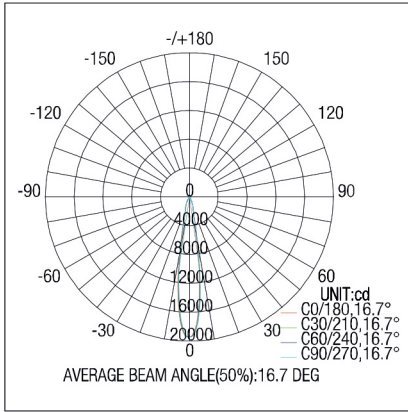

Ceiling recessed spotlight

W<21-28W

Technical Parameters

Name	Parameters
Light source:	COB
Input Voltage:	AC220~240V 50/60Hz
LED Current:	700mA
Rated life:	>50,000 hours
Working temperature:	-20°-40°
Storage temperature:	-30°-60°
CE/ROHS	CE/ROHS
Weight:	0.9KG
Warranty:	5 Years

Ordering Information:

○ White ● Black

Power	CRI	Beam Angle	Luminous	CCT	Housing	Part Number
28W	>80	▲15°	2855 lm	3000K	○ ●	PS-DL211-28W-830-W-15 PS-DL211-28W-830-B-15
			2985 lm	4000K	○ ●	PS-DL211-28W-840-W-15 PS-DL211-28W-840-B-15
		▲24°	2850 lm	3000K	○ ●	PS-DL211-28W-830-W-24 PS-DL211-28W-830-B-24
			2950 lm	4000K	○ ●	PS-DL211-28W-840-W-24 PS-DL211-28W-840-B-24
		▲40°	2820 lm	3000K	○ ●	PS-DL211-28W-830-W-40 PS-DL211-28W-830-B-40
			2940 lm	4000K	○ ●	PS-DL211-28W-840-W-40 PS-DL211-28W-840-B-40
	>90	▲15°	2420 lm	3000K	○ ●	PS-DL211-28W-930-W-15 PS-DL211-28W-930-B-15
			2530 lm	4000K	○ ●	PS-DL211-28W-940-W-15 PS-DL211-28W-940-B-15
		▲24°	2410 lm	3000K	○ ●	PS-DL211-28W-930-W-24 PS-DL211-28W-930-B-24
			2520 lm	4000K	○ ●	PS-DL211-28W-940-W-24 PS-DL211-28W-940-B-24
		▲40°	2340 lm	3000K	○ ●	PS-DL211-28W-930-W-40 PS-DL211-28W-930-B-40
			2510 lm	4000K	○ ●	PS-DL211-28W-940-W-40 PS-DL211-28W-940-B-40

Dimensions:

CRI80 15°

3000K

4000K

CRI80 24°

3000K

4000K

CRI80 40°