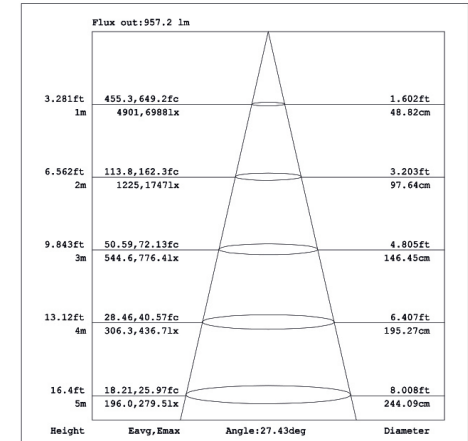

Ordering Information

○ White ● Black

Power	CRI	Beam Angle	Luminous	CCT	Housing	Part Number
15W	>80	▲16°	1370 lm	3000K	○	PS294-15W-830-W-16
					●	PS294-15W-830-B-16
			1390 lm	4000K	○	PS294-15W-840-W-16
					●	PS294-15W-840-B-16
		▲24°	1560 lm	3000K	○	PS294-15W-830-W-24
					●	PS294-15W-830-B-24
			1620 lm	4000K	○	PS294-15W-840-W-24
					●	PS294-15W-840-B-24
		▲36°	1630 lm	3000K	○	PS294-15W-830-W-36
					●	PS294-15W-830-B-36
			1680 lm	4000K	○	PS294-15W-840-W-36
					●	PS294-15W-840-B-36
	>90	▲16°	1150 lm	3000K	○	PS294-15W-930-W-16
					●	PS294-15W-930-B-16
			1280 lm	4000K	○	PS294-15W-940-W-16
					●	PS294-15W-940-B-16
		▲24°	1300 lm	3000K	○	PS294-15W-930-W-24
					●	PS294-15W-930-B-24
			1450 lm	4000K		PS294-15W-940-W-24
		▲36°	1370 lm	3000K	○	PS294-15W-930-W-36
					●	PS294-15W-930-B-36
			1530 lm	4000K		PS1294-15W-940-W-36
					●	PS294-15W-940-B-36

Technical Data test pattern

CRI80 16°

3000K

4000K

CRI80 24°

3000K

4000K

CRI80 36°