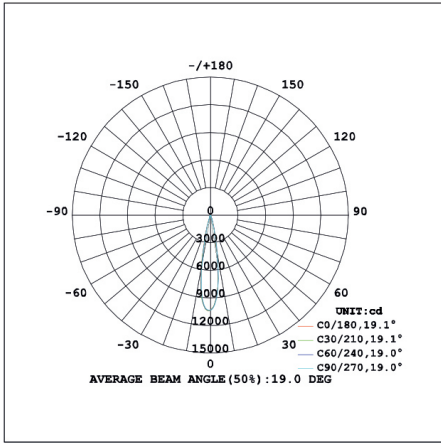

LED track light

PS-TL29-15W

Optical lens

Technical Parameters

Name	Parameters
Light source:	COB
Input Voltage:	AC220~240V 50/60Hz
LED Current:	700mA, 35-37V
Rated life:	>50,000 hours
Operating temperature:	-20°-40°
Storage temperature:	-30°-60°
Certificate:	CE/RoHS
Weight:	0.64KG
Warranty	5 Years

Ordering Information

○ White ● Black

Power	CRI	Beam Angle	Luminous	CCT	Housing	Part Number
15W	>80	▲16°	1370 lm	3000K	○	PS294-15W-830-W-16
					●	PS294-15W-830-B-16
			1390 lm	4000K	○	PS294-15W-840-W-16
					●	PS294-15W-840-B-16
		▲24°	1560 lm	3000K	○	PS294-15W-830-W-24
					●	PS294-15W-830-B-24
			1620 lm	4000K	○	PS294-15W-840-W-24
					●	PS294-15W-840-B-24
		▲36°	1630 lm	3000K	○	PS294-15W-830-W-36
					●	PS294-15W-830-B-36
			1680 lm	4000K	○	PS294-15W-840-W-36
					●	PS294-15W-840-B-36
	>90	▲16°	1150 lm	3000K	○	PS294-15W-930-W-16
					●	PS294-15W-930-B-16
			1280 lm	4000K	○	PS294-15W-940-W-16
					●	PS294-15W-940-B-16
		▲24°	1300 lm	3000K	○	PS294-15W-930-W-24
					●	PS294-15W-930-B-24
			1450 lm	4000K		PS294-15W-940-W-24
		▲36°	1370 lm	3000K	○	PS294-15W-930-W-36
					●	PS294-15W-930-B-36
			1530 lm	4000K		PS1294-15W-940-W-36
					●	PS294-15W-940-B-36

Technical Data test pattern

CRI80 16°

3000K

4000K

CRI80 24°

3000K

4000K

CRI80 36°