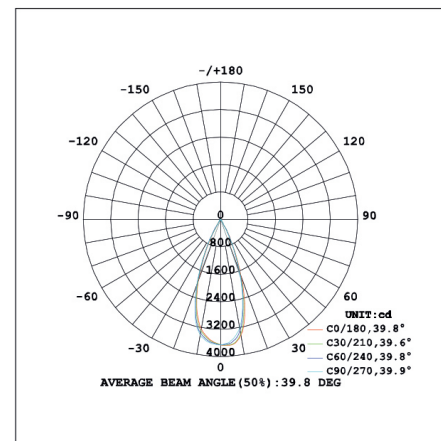

Ordering Information

○ White ● Black

Power	CRI	Beam Angle	Luminous	CCT	Housing	Part Number
15W	>80	▲16°	1370 lm	3000K	○	PS294-15W-830-W-16
					●	PS294-15W-830-B-16
			1390 lm	4000K	○	PS294-15W-840-W-16
					●	PS294-15W-840-B-16
		▲24°	1560 lm	3000K	○	PS294-15W-830-W-24
					●	PS294-15W-830-B-24
			1620 lm	4000K	○	PS294-15W-840-W-24
					●	PS294-15W-840-B-24
		▲36°	1630 lm	3000K	○	PS294-15W-830-W-36
					●	PS294-15W-830-B-36
			1680 lm	4000K	○	PS294-15W-840-W-36
					●	PS294-15W-840-B-36
	>90	▲16°	1150 lm	3000K	○	PS294-15W-930-W-16
					●	PS294-15W-930-B-16
			1280 lm	4000K	○	PS294-15W-940-W-16
					●	PS294-15W-940-B-16
		▲24°	1300 lm	3000K	○	PS294-15W-930-W-24
					●	PS294-15W-930-B-24
			1450 lm	4000K		PS294-15W-940-W-24
		▲36°	1370 lm	3000K	○	PS294-15W-930-W-36
					●	PS294-15W-930-B-36
			1530 lm	4000K		PS1294-15W-940-W-36
					●	PS294-15W-940-B-36

Technical Data test pattern

CRI80 16°

3000K

4000K

CRI80 24°

3000K

4000K

CRI80 36°