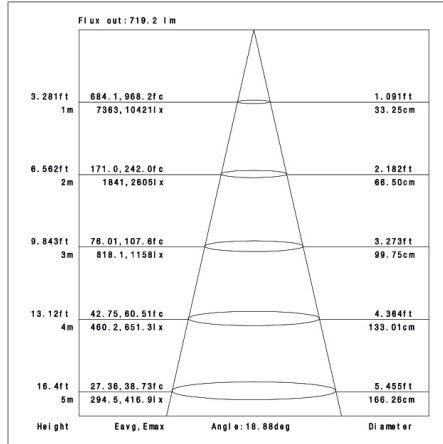

LED track light

PS-TL29-15W

Optical lens

Technical Parameters

Name	Parameters
Light source:	COB
Input Voltage:	AC220~240V 50/60Hz
LED Current:	700mA, 35-37V
Rated life:	>50,000 hours
Operating temperature:	-20°-40°
Storage temperature:	-30°-60°
Certificate:	CE/RoHS
Weight:	0.64KG
Warranty	5 Years

Ordering Information

○ White ● Black

Power	CRI	Beam Angle	Luminous	CCT	Housing	Part Number
15W	>80	▲16°	1370 lm	3000K	○	PS294-15W-830-W-16
					●	PS294-15W-830-B-16
			1390 lm	4000K	○	PS294-15W-840-W-16
					●	PS294-15W-840-B-16
		▲24°	1560 lm	3000K	○	PS294-15W-830-W-24
					●	PS294-15W-830-B-24
			1620 lm	4000K	○	PS294-15W-840-W-24
					●	PS294-15W-840-B-24
		▲36°	1630 lm	3000K	○	PS294-15W-830-W-36
					●	PS294-15W-830-B-36
			1680 lm	4000K	○	PS294-15W-840-W-36
					●	PS294-15W-840-B-36
	>90	▲16°	1150 lm	3000K	○	PS294-15W-930-W-16
					●	PS294-15W-930-B-16
			1280 lm	4000K	○	PS294-15W-940-W-16
					●	PS294-15W-940-B-16
		▲24°	1300 lm	3000K	○	PS294-15W-930-W-24
					●	PS294-15W-930-B-24
			1450 lm	4000K		PS294-15W-940-W-24
		▲36°	1370 lm	3000K	○	PS294-15W-930-W-36
					●	PS294-15W-930-B-36
			1530 lm	4000K		PS1294-15W-940-W-36
					●	PS294-15W-940-B-36

Technical Data test pattern

CRI80 16°

3000K

4000K

CRI80 24°

3000K

4000K

CRI80 36°