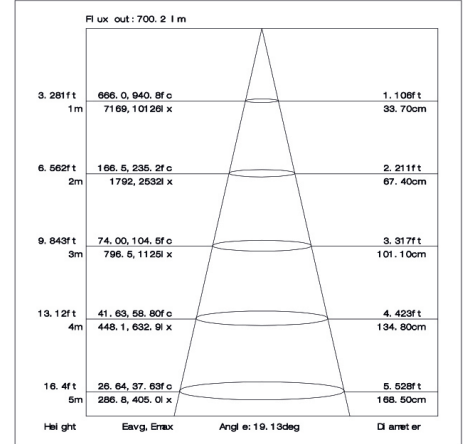

LED track light

PS-TL29-15W

Optical lens

Technical Parameters

Name	Parameters
Light source:	COB
Input Voltage:	AC220~240V 50/60Hz
LED Current:	700mA, 35-37V
Rated life:	>50,000 hours
Operating temperature:	-20°-40°
Storage temperature:	-30°-60°
Certificate:	CE/RoHS
Weight:	0.64KG
Warranty	5 Years

Ordering Information

○ White ● Black

Power	CRI	Beam Angle	Luminous	CCT	Housing	Part Number
15W	>80	▲16°	1370 lm	3000K	○	PS294-15W-830-W-16
					●	PS294-15W-830-B-16
			1390 lm	4000K	○	PS294-15W-840-W-16
					●	PS294-15W-840-B-16
		▲24°	1560 lm	3000K	○	PS294-15W-830-W-24
					●	PS294-15W-830-B-24
			1620 lm	4000K	○	PS294-15W-840-W-24
					●	PS294-15W-840-B-24
		▲36°	1630 lm	3000K	○	PS294-15W-830-W-36
					●	PS294-15W-830-B-36
			1680 lm	4000K	○	PS294-15W-840-W-36
					●	PS294-15W-840-B-36
	>90	▲16°	1150 lm	3000K	○	PS294-15W-930-W-16
					●	PS294-15W-930-B-16
			1280 lm	4000K	○	PS294-15W-940-W-16
					●	PS294-15W-940-B-16
		▲24°	1300 lm	3000K	○	PS294-15W-930-W-24
					●	PS294-15W-930-B-24
			1450 lm	4000K		PS294-15W-940-W-24
		▲36°	1370 lm	3000K	○	PS294-15W-930-W-36
					●	PS294-15W-930-B-36
			1530 lm	4000K		PS1294-15W-940-W-36
					●	PS294-15W-940-B-36

Technical Data test pattern

CRI80 16°

3000K

4000K

CRI80 24°

3000K

4000K

CRI80 36°