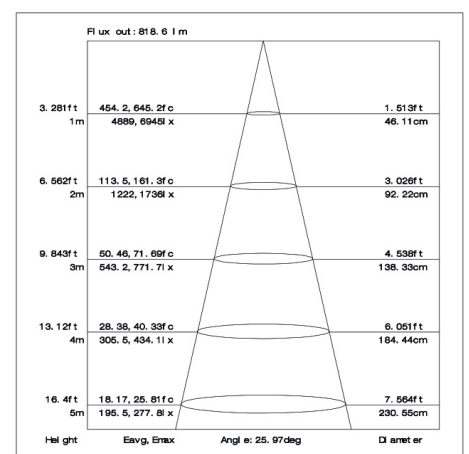

Ordering Information

○ White ● Black

Power	CRI	Beam Angle	Luminous	CCT	Housing	Part Number
15W	>80	▲16°	1370 lm	3000K	○	PS294-15W-830-W-16
					●	PS294-15W-830-B-16
			1390 lm	4000K	○	PS294-15W-840-W-16
					●	PS294-15W-840-B-16
		▲24°	1560 lm	3000K	○	PS294-15W-830-W-24
					●	PS294-15W-830-B-24
			1620 lm	4000K	○	PS294-15W-840-W-24
					●	PS294-15W-840-B-24
		▲36°	1630 lm	3000K	○	PS294-15W-830-W-36
					●	PS294-15W-830-B-36
			1680 lm	4000K	○	PS294-15W-840-W-36
					●	PS294-15W-840-B-36
	>90	▲16°	1150 lm	3000K	○	PS294-15W-930-W-16
					●	PS294-15W-930-B-16
			1280 lm	4000K	○	PS294-15W-940-W-16
					●	PS294-15W-940-B-16
		▲24°	1300 lm	3000K	○	PS294-15W-930-W-24
					●	PS294-15W-930-B-24
			1450 lm	4000K		PS294-15W-940-W-24
		▲36°	1370 lm	3000K	○	PS294-15W-930-W-36
					●	PS294-15W-930-B-36
			1530 lm	4000K		PS1294-15W-940-W-36
					●	PS294-15W-940-B-36

Technical Data test pattern

CRI80 16°

3000K

4000K

CRI80 24°

3000K

4000K

CRI80 36°

3000K

4000K

CRI90 16°

3000K

4000K

CRI90 24°

3000K

4000K