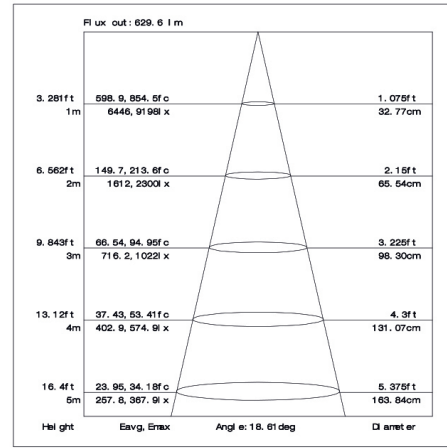

Ordering Information

○ White ● Black

Power	CRI	Beam Angle	Luminous	CCT	Housing	Part Number
15W	>80	▲16°	1370 lm	3000K	○	PS294-15W-830-W-16
					●	PS294-15W-830-B-16
			1390 lm	4000K	○	PS294-15W-840-W-16
					●	PS294-15W-840-B-16
		▲24°	1560 lm	3000K	○	PS294-15W-830-W-24
					●	PS294-15W-830-B-24
			1620 lm	4000K	○	PS294-15W-840-W-24
					●	PS294-15W-840-B-24
		▲36°	1630 lm	3000K	○	PS294-15W-830-W-36
					●	PS294-15W-830-B-36
			1680 lm	4000K	○	PS294-15W-840-W-36
					●	PS294-15W-840-B-36
	>90	▲16°	1150 lm	3000K	○	PS294-15W-930-W-16
					●	PS294-15W-930-B-16
			1280 lm	4000K	○	PS294-15W-940-W-16
					●	PS294-15W-940-B-16
		▲24°	1300 lm	3000K	○	PS294-15W-930-W-24
					●	PS294-15W-930-B-24
			1450 lm	4000K		PS294-15W-940-W-24
		▲36°	1370 lm	3000K	○	PS294-15W-930-W-36
					●	PS294-15W-930-B-36
			1530 lm	4000K		PS1294-15W-940-W-36
					●	PS294-15W-940-B-36

Technical Data test pattern

CRI80 16°

3000K

4000K

CRI80 24°

3000K

4000K

CRI80 36°

3000K

4000K

CRI90 16°

3000K

4000K

CRI90 24°

3000K

4000K