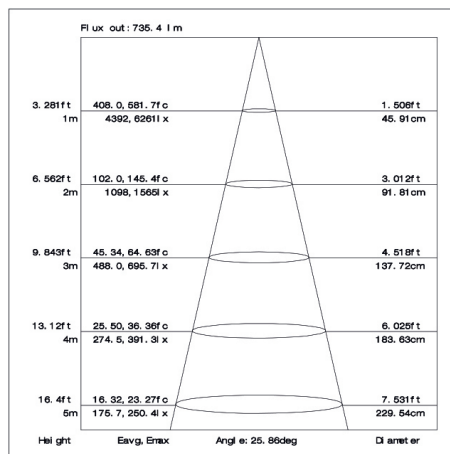

Ordering Information

○ White ● Black

Power	CRI	Beam Angle	Luminous	CCT	Housing	Part Number
15W	>80	▲16°	1370 lm	3000K	○	PS294-15W-830-W-16
					●	PS294-15W-830-B-16
			1390 lm	4000K	○	PS294-15W-840-W-16
					●	PS294-15W-840-B-16
		▲24°	1560 lm	3000K	○	PS294-15W-830-W-24
					●	PS294-15W-830-B-24
			1620 lm	4000K	○	PS294-15W-840-W-24
					●	PS294-15W-840-B-24
		▲36°	1630 lm	3000K	○	PS294-15W-830-W-36
					●	PS294-15W-830-B-36
			1680 lm	4000K	○	PS294-15W-840-W-36
					●	PS294-15W-840-B-36
	>90	▲16°	1150 lm	3000K	○	PS294-15W-930-W-16
					●	PS294-15W-930-B-16
			1280 lm	4000K	○	PS294-15W-940-W-16
					●	PS294-15W-940-B-16
		▲24°	1300 lm	3000K	○	PS294-15W-930-W-24
					●	PS294-15W-930-B-24
			1450 lm	4000K		PS294-15W-940-W-24
		▲36°	1370 lm	3000K	○	PS294-15W-930-W-36
					●	PS294-15W-930-B-36
			1530 lm	4000K		PS1294-15W-940-W-36
					●	PS294-15W-940-B-36

Technical Data test pattern

CRI80 16°

3000K

4000K

CRI80 24°

3000K

4000K

CRI80 36°

3000K

4000K

CRI90 16°

3000K

4000K

CRI90 24°

3000K

4000K