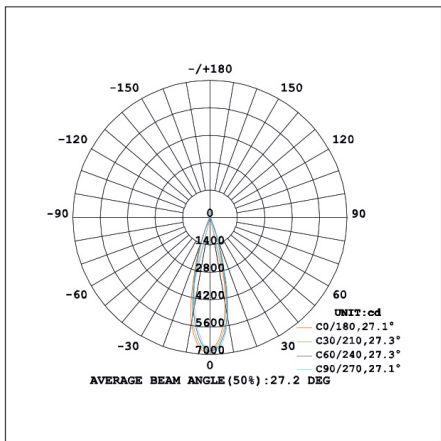

LED track light

PS-TL29-15W

Optical lens

Technical Parameters

Name	Parameters
Light source:	COB
Input Voltage:	AC220~240V 50/60Hz
LED Current:	700mA, 35-37V
Rated life:	>50,000 hours
Operating temperature:	-20°-40°
Storage temperature:	-30°-60°
Certificate:	CE/RoHS
Weight:	0.64KG
Warranty	5 Years

Ordering Information

○ White ● Black

Power	CRI	Beam Angle	Luminous	CCT	Housing	Part Number
15W	>80	▲16°	1370 lm	3000K	○	PS294-15W-830-W-16
					●	PS294-15W-830-B-16
			1390 lm	4000K	○	PS294-15W-840-W-16
					●	PS294-15W-840-B-16
		▲24°	1560 lm	3000K	○	PS294-15W-830-W-24
					●	PS294-15W-830-B-24
			1620 lm	4000K	○	PS294-15W-840-W-24
					●	PS294-15W-840-B-24
		▲36°	1630 lm	3000K	○	PS294-15W-830-W-36
					●	PS294-15W-830-B-36
			1680 lm	4000K	○	PS294-15W-840-W-36
					●	PS294-15W-840-B-36
	>90	▲16°	1150 lm	3000K	○	PS294-15W-930-W-16
					●	PS294-15W-930-B-16
			1280 lm	4000K	○	PS294-15W-940-W-16
					●	PS294-15W-940-B-16
		▲24°	1300 lm	3000K	○	PS294-15W-930-W-24
					●	PS294-15W-930-B-24
			1450 lm	4000K		PS294-15W-940-W-24
		▲36°	1370 lm	3000K	○	PS294-15W-930-W-36
					●	PS294-15W-930-B-36
			1530 lm	4000K		PS1294-15W-940-W-36
					●	PS294-15W-940-B-36

Technical Data test pattern

CRI80 16°

3000K

4000K

CRI80 24°

3000K

4000K

CRI80 36°