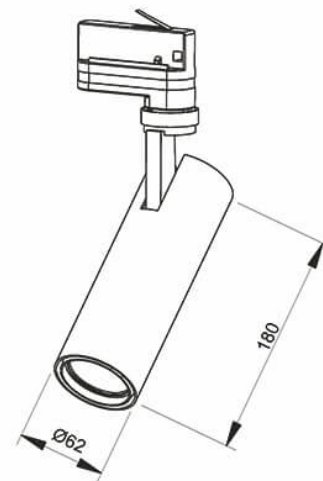

LED track light

PS-TL29-15W

Optical lens

Technical Parameters

Name	Parameters
Light source:	COB
Input Voltage:	AC220~240V 50/60Hz
LED Current:	700mA, 35-37V
Rated life:	>50,000 hours
Operating temperature:	-20°-40°
Storage temperature:	-30°-60°
Certificate:	CE/RoHS
Weight:	0.64KG
Warranty	5 Years

Ordering Information

○ White ● Black

Power	CRI	Beam Angle	Luminous	CCT	Housing	Part Number
15W	>80	▲16°	1370 lm	3000K	○	PS294-15W-830-W-16
					●	PS294-15W-830-B-16
			1390 lm	4000K	○	PS294-15W-840-W-16
					●	PS294-15W-840-B-16
		▲24°	1560 lm	3000K	○	PS294-15W-830-W-24
					●	PS294-15W-830-B-24
			1620 lm	4000K	○	PS294-15W-840-W-24
					●	PS294-15W-840-B-24
		▲36°	1630 lm	3000K	○	PS294-15W-830-W-36
					●	PS294-15W-830-B-36
			1680 lm	4000K	○	PS294-15W-840-W-36
					●	PS294-15W-840-B-36
	>90	▲16°	1150 lm	3000K	○	PS294-15W-930-W-16
					●	PS294-15W-930-B-16
			1280 lm	4000K	○	PS294-15W-940-W-16
					●	PS294-15W-940-B-16
		▲24°	1300 lm	3000K	○	PS294-15W-930-W-24
					●	PS294-15W-930-B-24
			1450 lm	4000K		PS294-15W-940-W-24
		▲36°	1370 lm	3000K	○	PS294-15W-930-W-36
					●	PS294-15W-930-B-36
			1530 lm	4000K		PS1294-15W-940-W-36
					●	PS294-15W-940-B-36