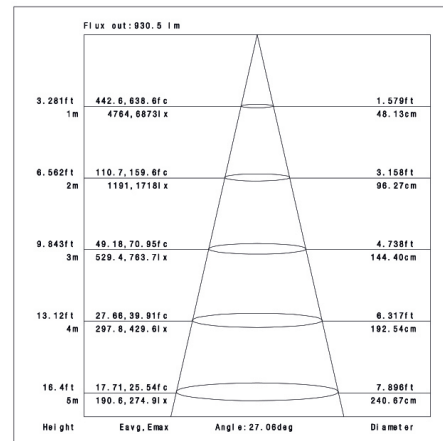

LED track light

PS-TL29-15W

Optical lens

Technical Parameters

Name	Parameters
Light source:	COB
Input Voltage:	AC220~240V 50/60Hz
LED Current:	700mA, 35-37V
Rated life:	>50,000 hours
Operating temperature:	-20°-40°
Storage temperature:	-30°-60°
Certificate:	CE/RoHS
Weight:	0.64KG
Warranty	5 Years

Ordering Information

○ White ● Black

Power	CRI	Beam Angle	Luminous	CCT	Housing	Part Number
15W	>80	▲16°	1370 lm	3000K	○	PS294-15W-830-W-16
					●	PS294-15W-830-B-16
			1390 lm	4000K	○	PS294-15W-840-W-16
					●	PS294-15W-840-B-16
		▲24°	1560 lm	3000K	○	PS294-15W-830-W-24
					●	PS294-15W-830-B-24
			1620 lm	4000K	○	PS294-15W-840-W-24
					●	PS294-15W-840-B-24
		▲36°	1630 lm	3000K	○	PS294-15W-830-W-36
					●	PS294-15W-830-B-36
			1680 lm	4000K	○	PS294-15W-840-W-36
					●	PS294-15W-840-B-36
	>90	▲16°	1150 lm	3000K	○	PS294-15W-930-W-16
					●	PS294-15W-930-B-16
			1280 lm	4000K	○	PS294-15W-940-W-16
					●	PS294-15W-940-B-16
		▲24°	1300 lm	3000K	○	PS294-15W-930-W-24
					●	PS294-15W-930-B-24
			1450 lm	4000K		PS294-15W-940-W-24
		▲36°	1370 lm	3000K	○	PS294-15W-930-W-36
					●	PS294-15W-930-B-36
			1530 lm	4000K		PS1294-15W-940-W-36
					●	PS294-15W-940-B-36

Technical Data test pattern

CRI80 16°

3000K

4000K

CRI80 24°

3000K

4000K

CRI80 36°