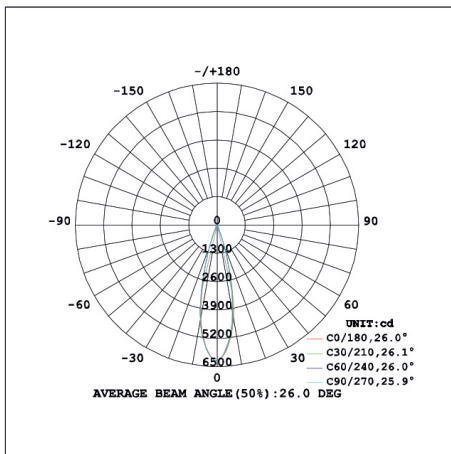

Ordering Information

○ White ● Black

Power	CRI	Beam Angle	Luminous	CCT	Housing	Part Number
15W	>80	▲16°	1370 lm	3000K	○	PS294-15W-830-W-16
					●	PS294-15W-830-B-16
			1390 lm	4000K	○	PS294-15W-840-W-16
					●	PS294-15W-840-B-16
		▲24°	1560 lm	3000K	○	PS294-15W-830-W-24
					●	PS294-15W-830-B-24
			1620 lm	4000K	○	PS294-15W-840-W-24
					●	PS294-15W-840-B-24
		▲36°	1630 lm	3000K	○	PS294-15W-830-W-36
					●	PS294-15W-830-B-36
			1680 lm	4000K	○	PS294-15W-840-W-36
					●	PS294-15W-840-B-36
	>90	▲16°	1150 lm	3000K	○	PS294-15W-930-W-16
					●	PS294-15W-930-B-16
			1280 lm	4000K	○	PS294-15W-940-W-16
					●	PS294-15W-940-B-16
		▲24°	1300 lm	3000K	○	PS294-15W-930-W-24
					●	PS294-15W-930-B-24
			1450 lm	4000K		PS294-15W-940-W-24
		▲36°	1370 lm	3000K	○	PS294-15W-930-W-36
					●	PS294-15W-930-B-36
			1530 lm	4000K		PS1294-15W-940-W-36
					●	PS294-15W-940-B-36

Technical Data test pattern

CRI80 16°

3000K

4000K

CRI80 24°

3000K

4000K

CRI80 36°

3000K

4000K

CRI90 16°

3000K

4000K

CRI90 24°

3000K

4000K