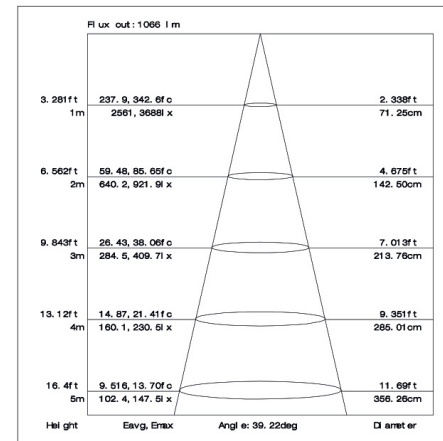

Technical Data test pattern

CRI80 36°

3000K

4000K