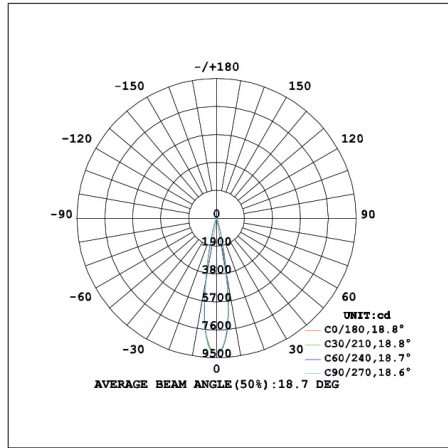

Ordering Information

○ White ● Black

Power	CRI	Beam Angle	Luminous	CCT	Housing	Part Number
15W	>80	▲16°	1370 lm	3000K	○	PS294-15W-830-W-16
					●	PS294-15W-830-B-16
			1390 lm	4000K	○	PS294-15W-840-W-16
					●	PS294-15W-840-B-16
		▲24°	1560 lm	3000K	○	PS294-15W-830-W-24
					●	PS294-15W-830-B-24
			1620 lm	4000K	○	PS294-15W-840-W-24
					●	PS294-15W-840-B-24
		▲36°	1630 lm	3000K	○	PS294-15W-830-W-36
					●	PS294-15W-830-B-36
			1680 lm	4000K	○	PS294-15W-840-W-36
					●	PS294-15W-840-B-36
	>90	▲16°	1150 lm	3000K	○	PS294-15W-930-W-16
					●	PS294-15W-930-B-16
			1280 lm	4000K	○	PS294-15W-940-W-16
					●	PS294-15W-940-B-16
		▲24°	1300 lm	3000K	○	PS294-15W-930-W-24
					●	PS294-15W-930-B-24
			1450 lm	4000K		PS294-15W-940-W-24
		▲36°	1370 lm	3000K	○	PS294-15W-930-W-36
					●	PS294-15W-930-B-36
			1530 lm	4000K		PS1294-15W-940-W-36
					●	PS294-15W-940-B-36

Technical Data test pattern

CRI80 16°

3000K

4000K

CRI80 24°

3000K

4000K

CRI80 36°

3000K

4000K

CRI90 16°

3000K

4000K

CRI90 24°

3000K

4000K