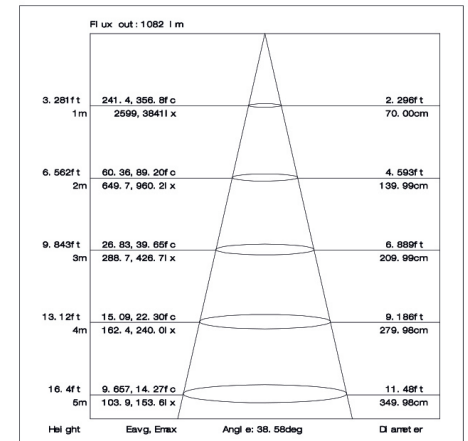

Technical Data test pattern

CRI80 36°

3000K

4000K